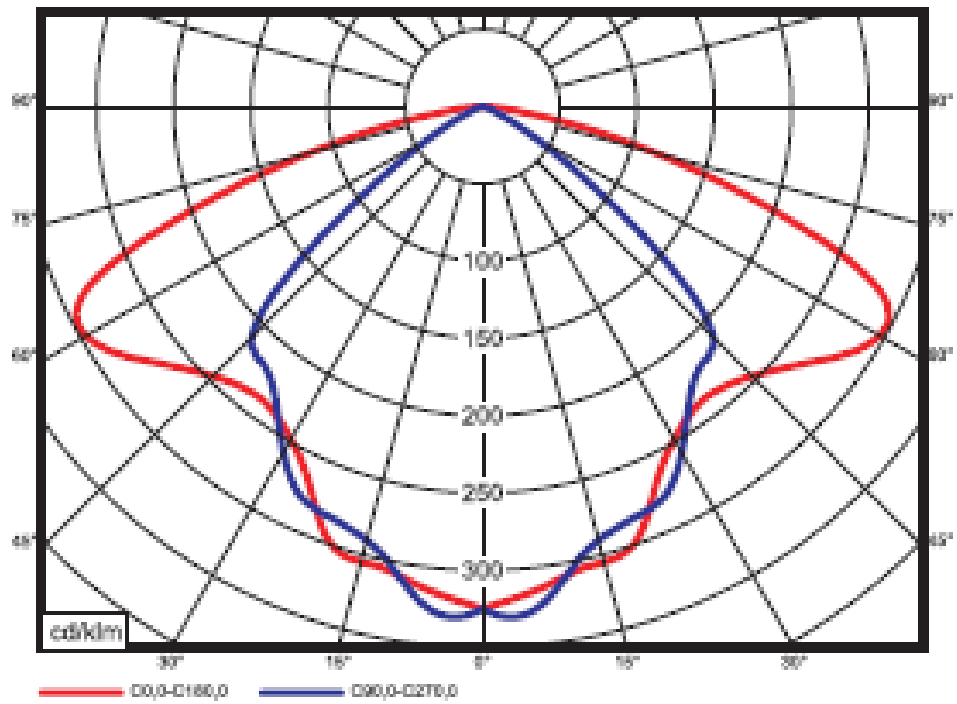

Isolux Diagram