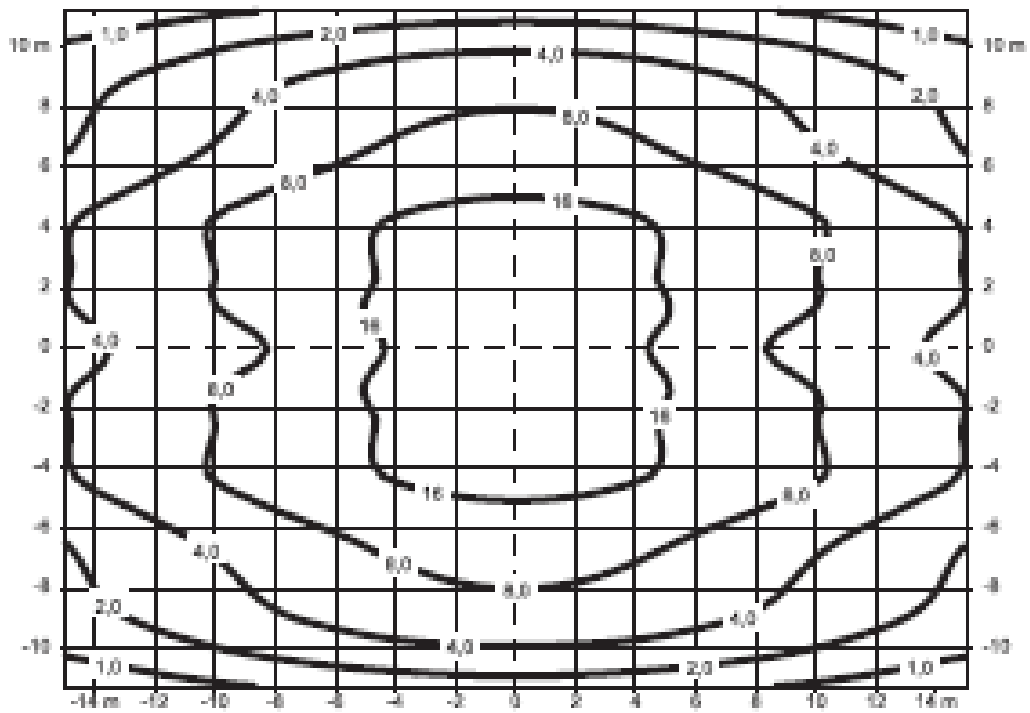

DATASHEET	LED STREETLIGHT LHSL 80
Temperature range	-40° to +176°F
Working temperature	max +150°F
Light guiding system	Lenses and ALU-mirror (high gloss)
Over current security	Yes
IP Class	IP 65
Safety class	Class I
In accordance with EN60598 1	Yes
Current range	110 V – 250 V (50/60 Hz)
Driving current	500 mA
Lifetime at max. 10% degradation of light	60,000 hours at ambient temperature
Standard color	RAL 9006 Ep color, different color on request
Measurements	In attachment
Light distribution	In attachment
Lumen output	10500lm
Power consumption	126W
Power efficiency	83lm/W

Description

- AL die cast housing
- Shape for the best heat conductivity and water flow
- Very stabile mounting device included
- **4200 K light temperature**
- Light cover out of PMMA
- 80x Lumileds rebel LED light sources

3 versions

- **1802103 – 50% reduction**
- **1802105 – Dimmable 0-100%**

Isolux Diagram